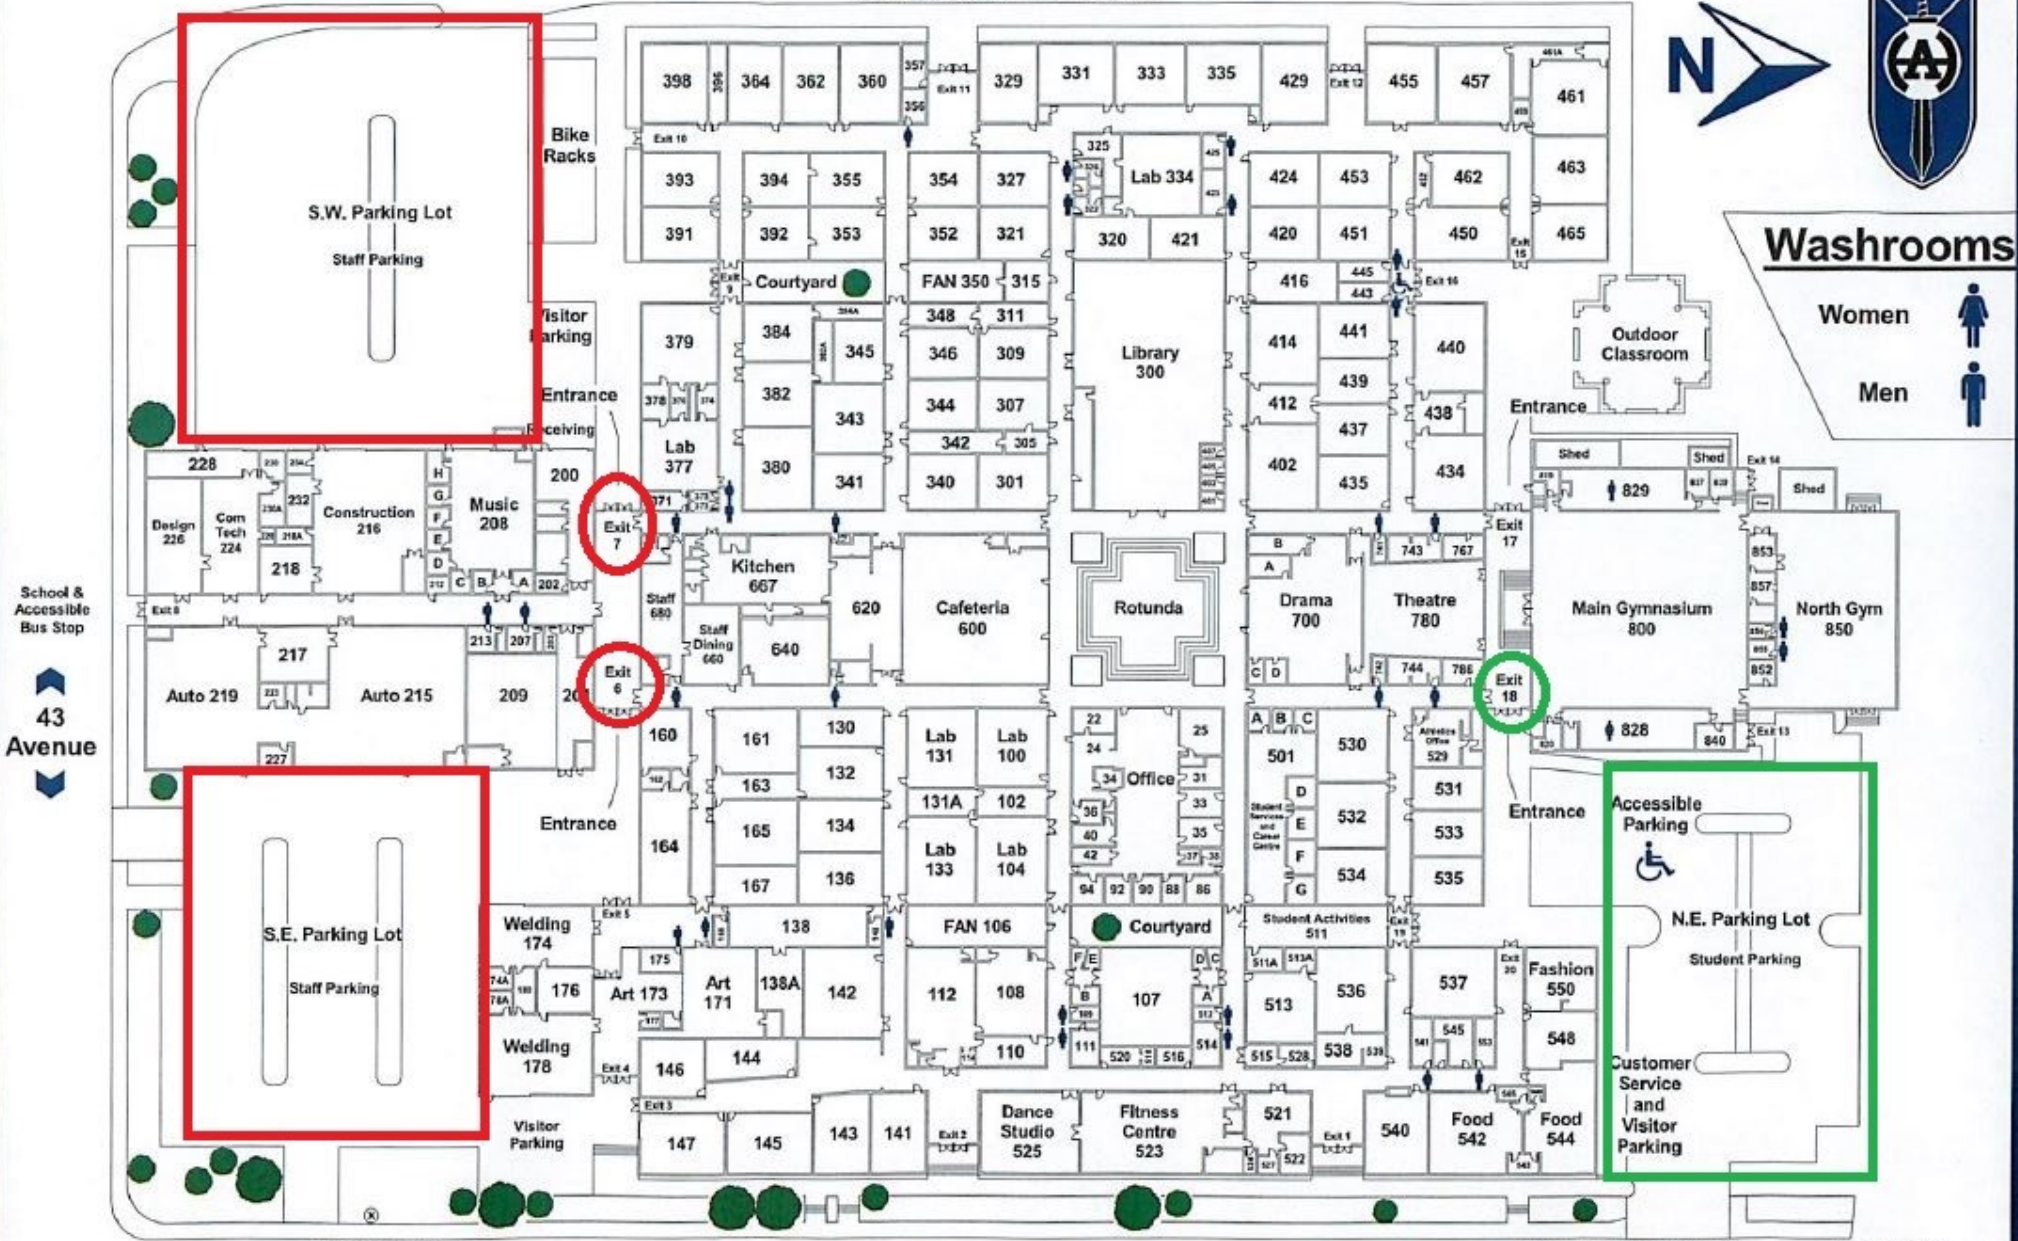

HARRY AINLAY HIGH SCHOOL

CONFEDERATION LEISURE CENTRE

School & Accessible Bus Stop
 43 Avenue

ETS Bus Stop

111 Street

Drawn by Norbert Cabling
 Updated by Sami Donaldson
 Updated by David Reid
 Updated by Abdul Syed, Difel Xu
 June 17, 2008
 December 15, 2009
 September 30, 2010
 June 1, 2017