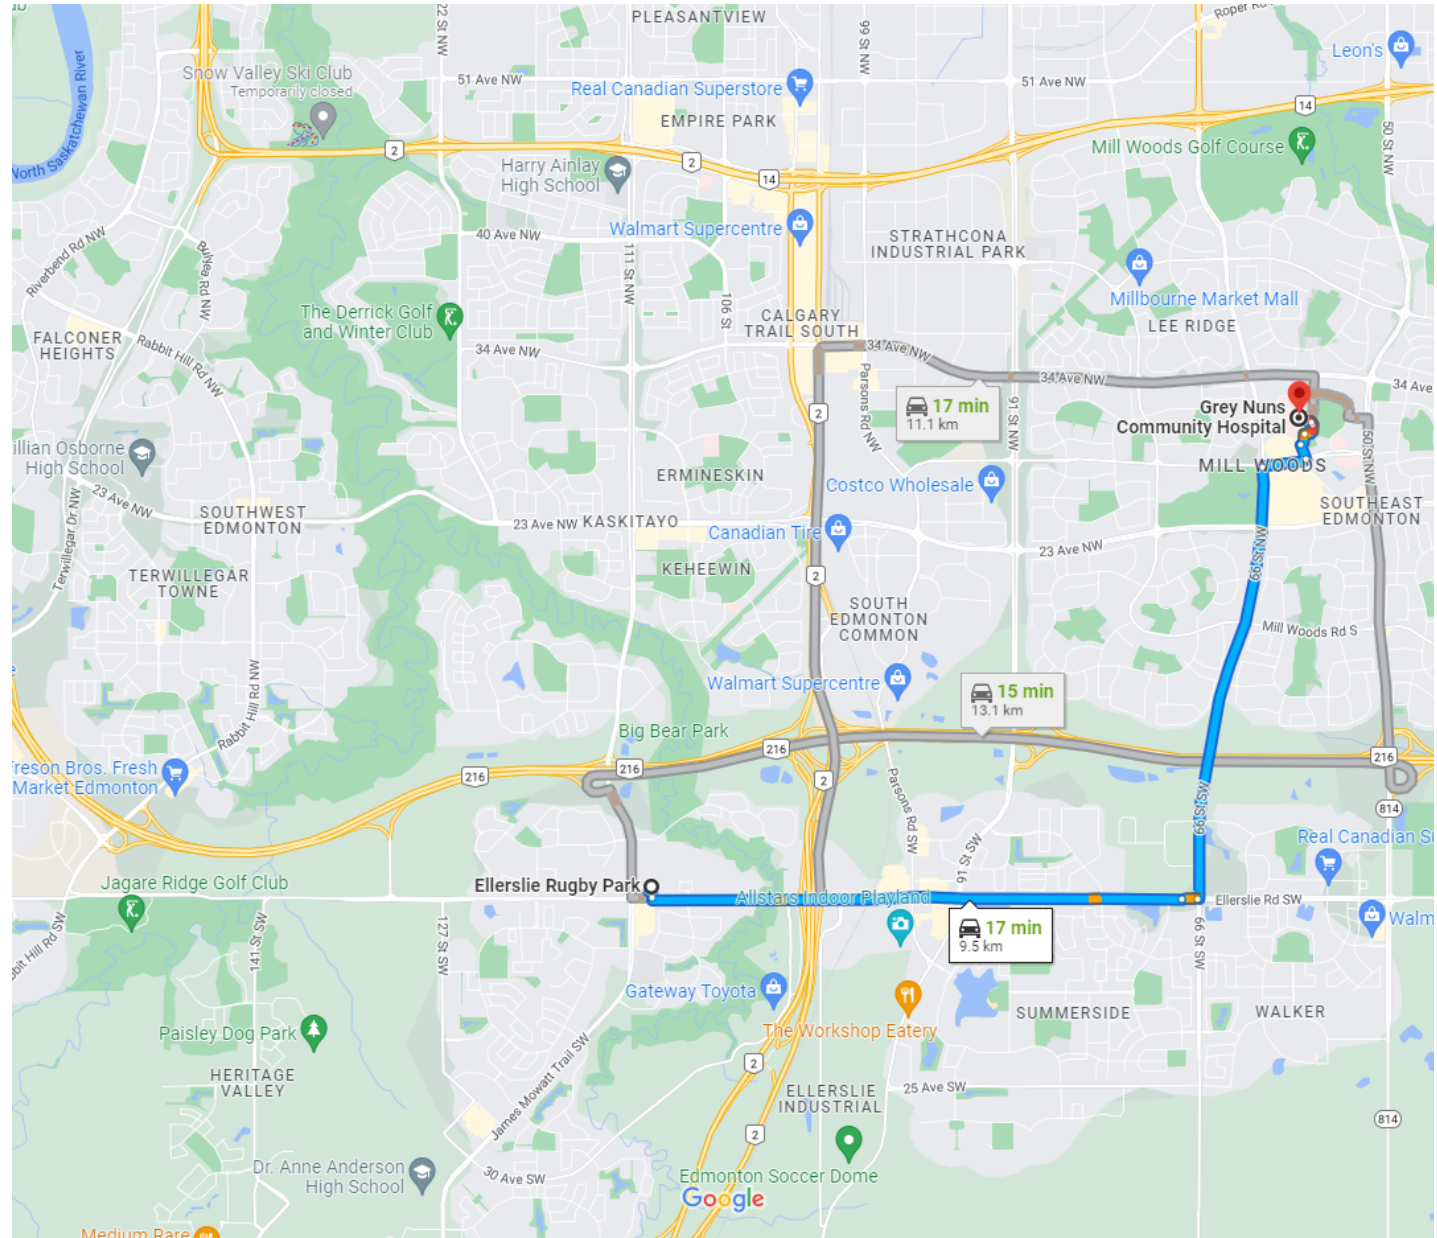

Ellerslie Rugby Park  
11004 Ellerslie Rd SW, Edmonton, AB T6W 1A2

Continue to Ellerslie Rd SW

- ↑ 1. Head east 26 s (81 m)
- ↪ 2. Turn right toward Ellerslie Rd SW 28 m
- 53 m

Follow Ellerslie Rd SW and 66 St SW to Youville Dr W Northwest in Mill Woods

- ↶ 3. Turn left onto Ellerslie Rd SW 15 min (8.9 km)
- ↷ 4. Slight left toward 66 St SW 4.6 km
- ↶ 5. Use any lane to turn left at the 1st cross street onto 66 St SW 140 m
- ↪ 6. Turn right onto 28 Ave NW 3.8 km
- 400 m

Continue on Youville Dr W Northwest to your destination

- ↶ 7. Turn left onto Youville Dr W Northwest 3 min (450 m)
- ↪ 8. Turn right 140 m
- ↪ 9. Turn right 110 m
- ↶ 10. Turn left 150 m
- ↶ 11. Turn left 32 m
- i Destination will be on the right 34 m

Grey Nuns Community Hospital  
1100 Youville Dr W Northwest, Edmonton, AB T6L 5X8

These directions are for planning purposes only. You may find that construction projects, traffic, weather, or other events may cause conditions to differ from the map results, and