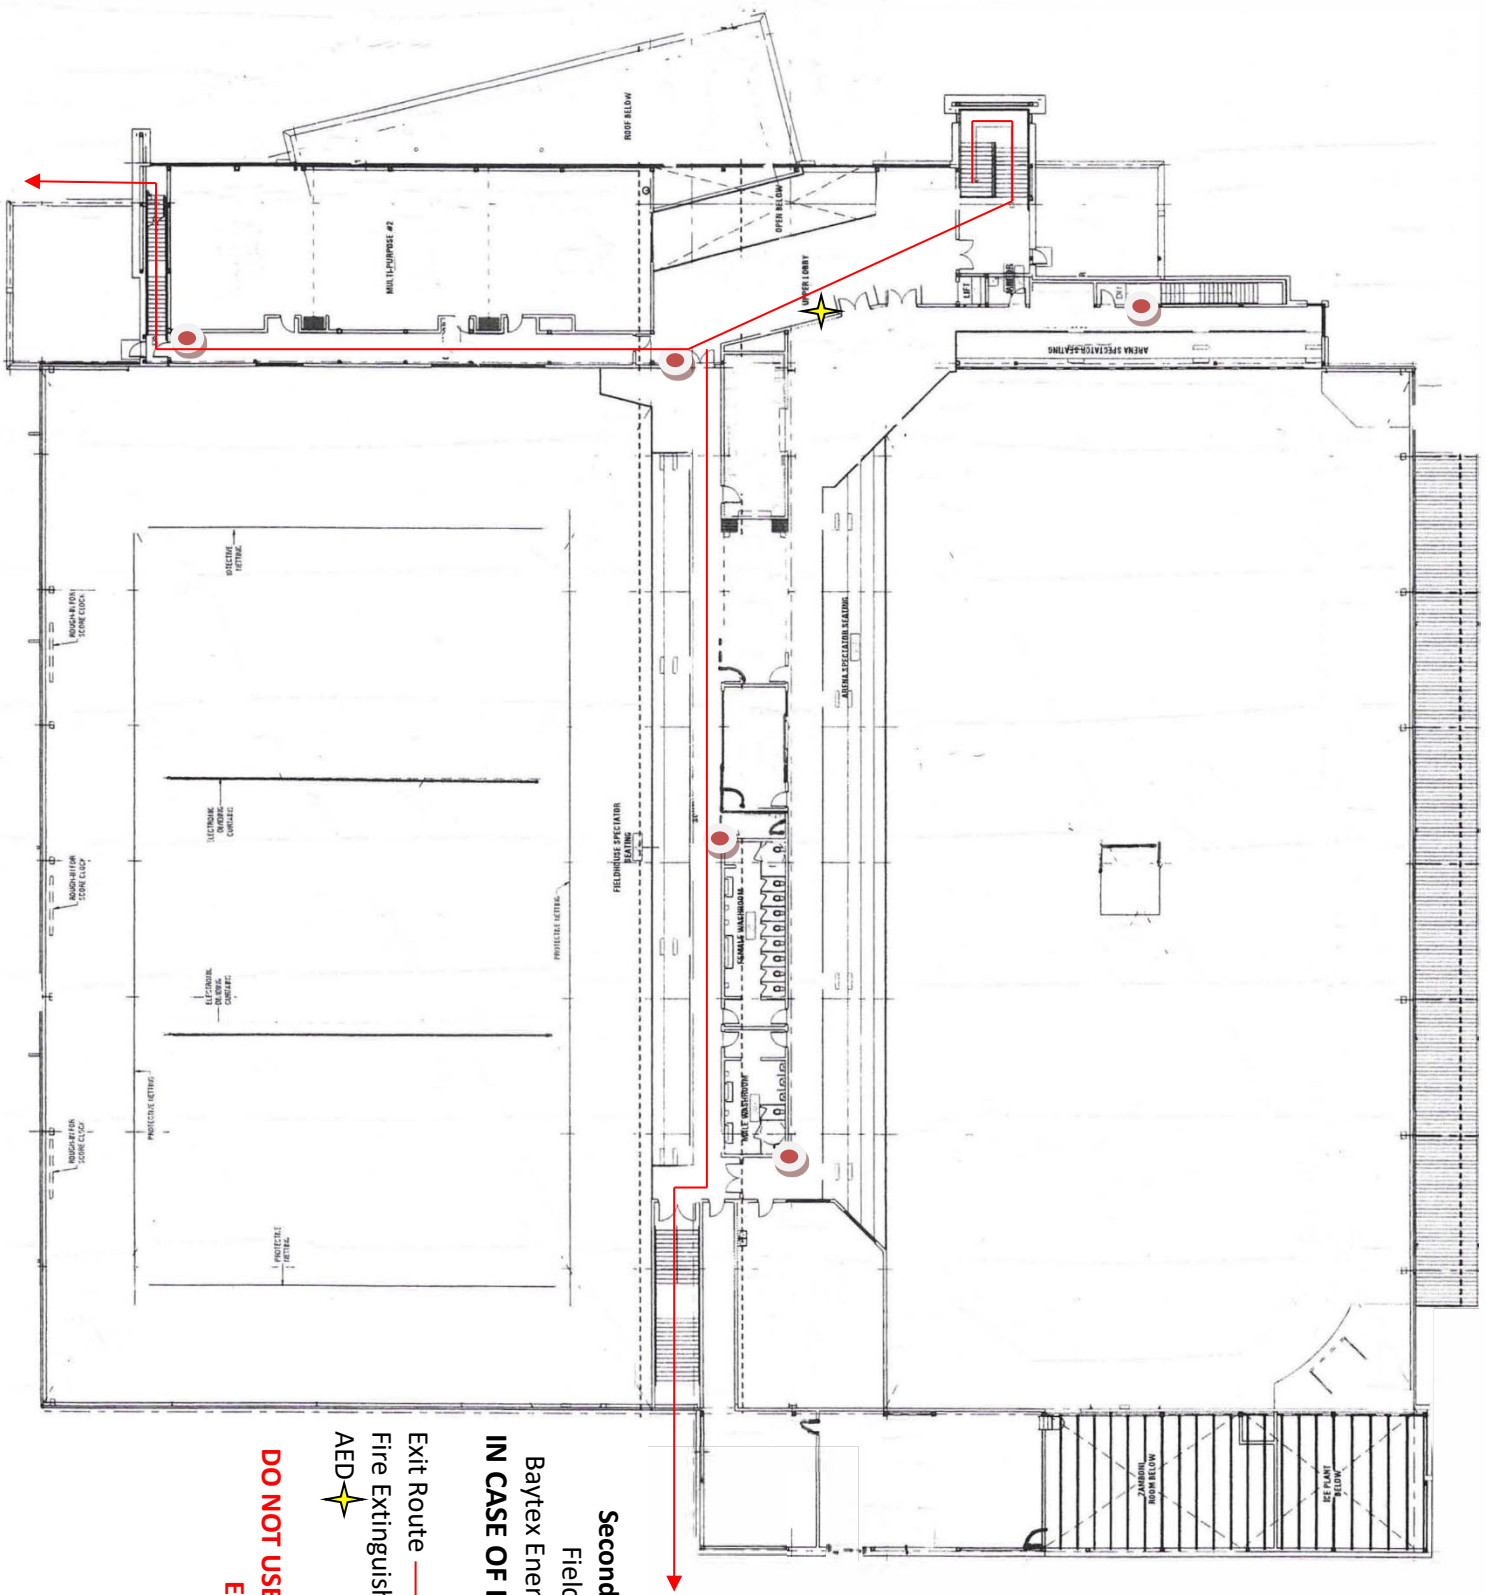

Ground Floor Exit Route
 Dressing Room Area & Lobby
 Baytex Energy Centre 9810 73 Ave
IN CASE OF EMERGENCY CALL 911

- Exit Route ———
 - Fire Extinguisher 
 - AED 
- DO NOT USE LIFT TO EVACUATE IN EMERGENCY**

Ground Level Exit Route:

Arena

Baytex Energy Centre 9810 73 ave

IN CASE OF EMERGENCY CALL 911

- Exit Route ———
- Fire Extinguisher ●
- AED ★

DO NOT USE LIFT TO EVACUATE IN EMERGENCY

Second Level Exit Route
Arena Stands, Meeting Room &
Playground

Baytex Energy Centre 9810 73 Ave
IN CASE OF EMERGENCY CALL 911

- Exit Route ———
- Fire Extinguisher ●
- AED ✦

DO NOT USE LIFT TO EVACUATE IN EMERGENCY

Second Level Exit Route:
 Field House Stands
 Baytex Energy Centre 9810 73 ave
IN CASE OF EMERGENCY CALL 911