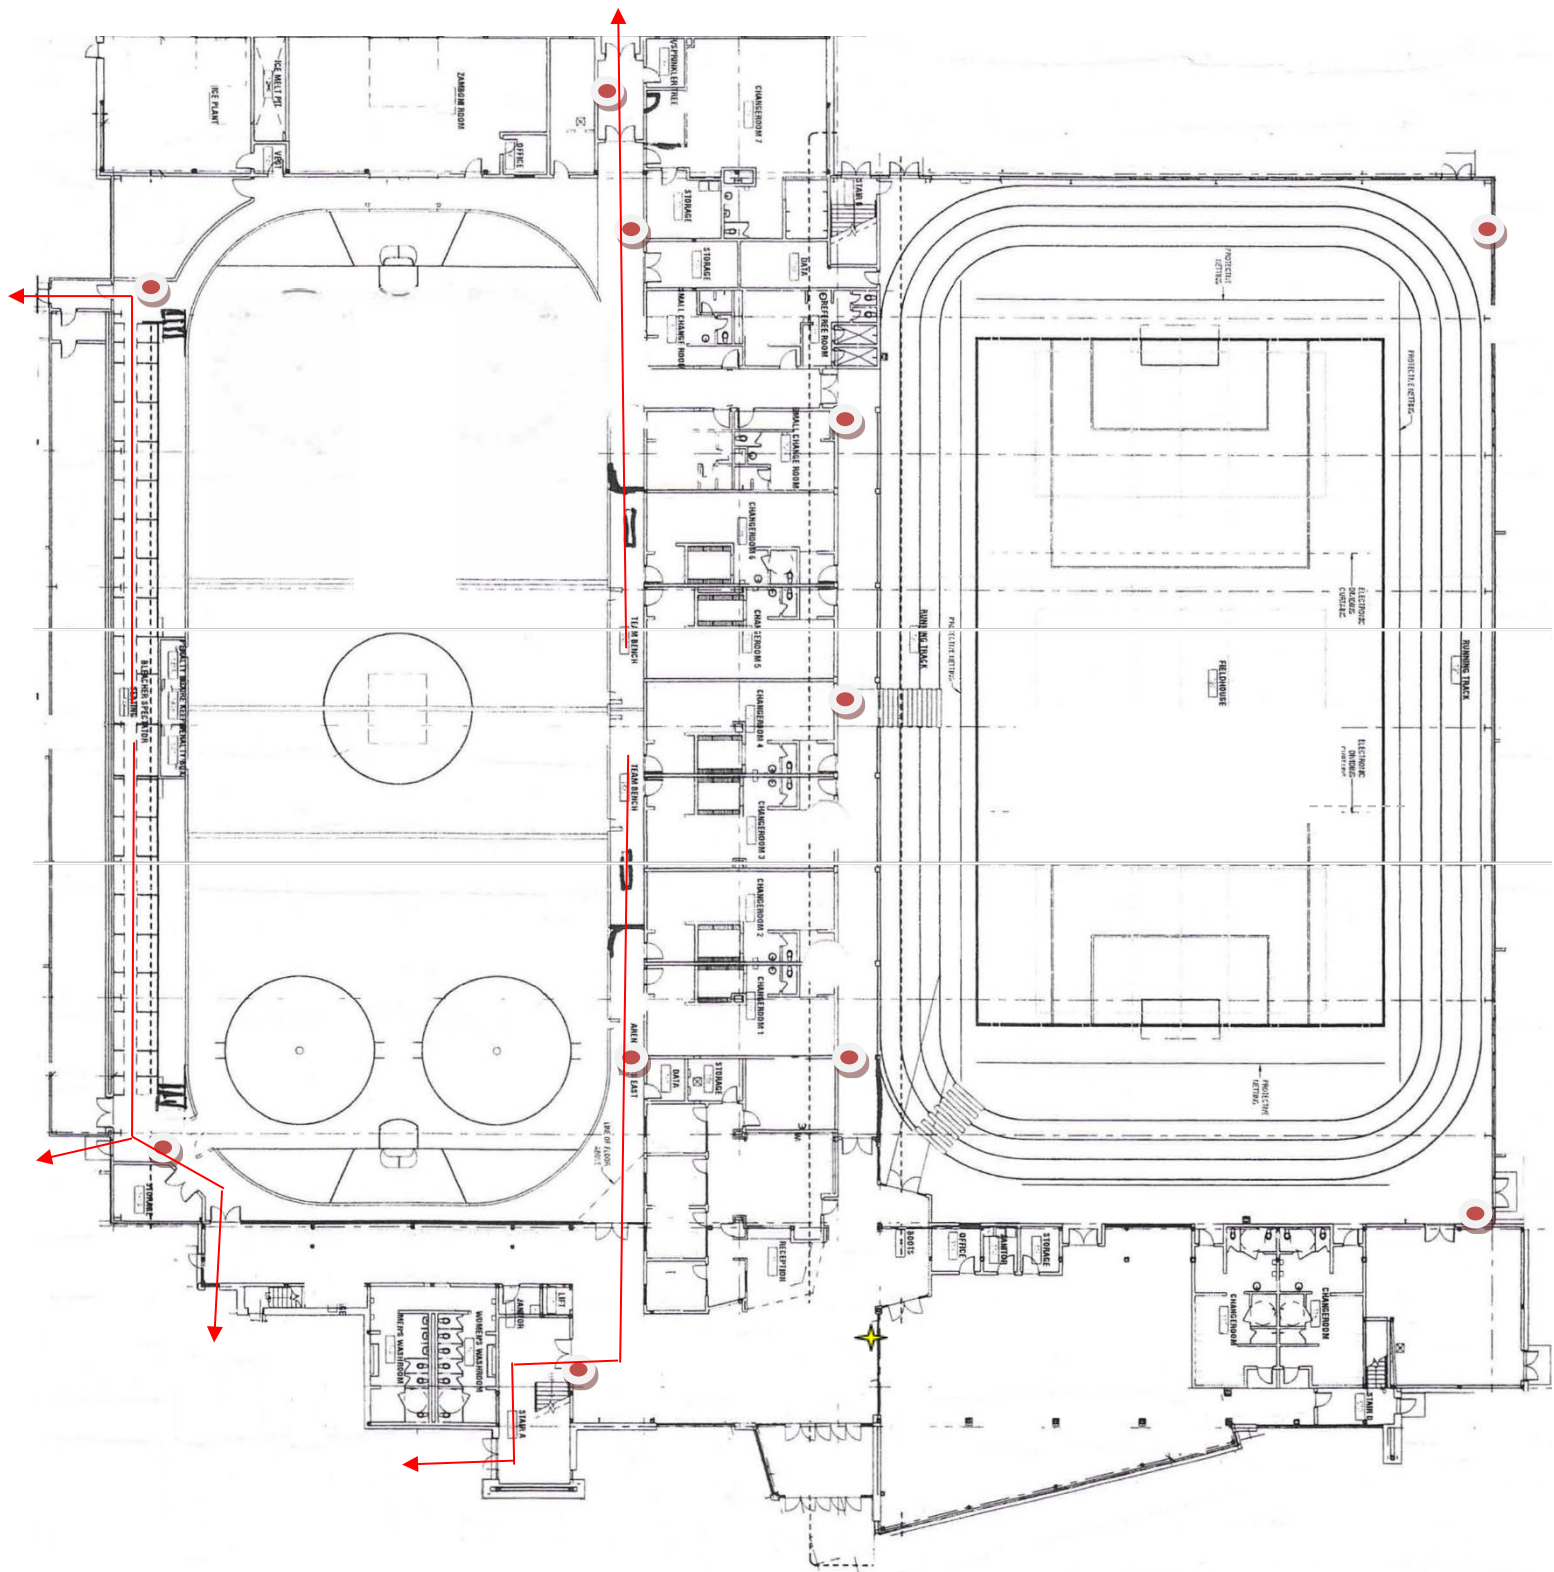

Ground Floor Exit Route
 Dressing Room Area & Lobby
 Baytex Energy Centre 9810 73 Ave
IN CASE OF EMERGENCY CALL 911

- Exit Route ———
 - Fire Extinguisher 
 - AED 
- DO NOT USE LIFT TO EVACUATE IN EMERGENCY**

Ground Level Exit Route:

Arena

Baytex Energy Centre 9810 73 ave

IN CASE OF EMERGENCY CALL 911

- Exit Route ———
- Fire Extinguisher ●
- AED ★

DO NOT USE LIFT TO EVACUATE IN EMERGENCY

Second Level Exit Route
Arena Stands, Meeting Room &
Playground