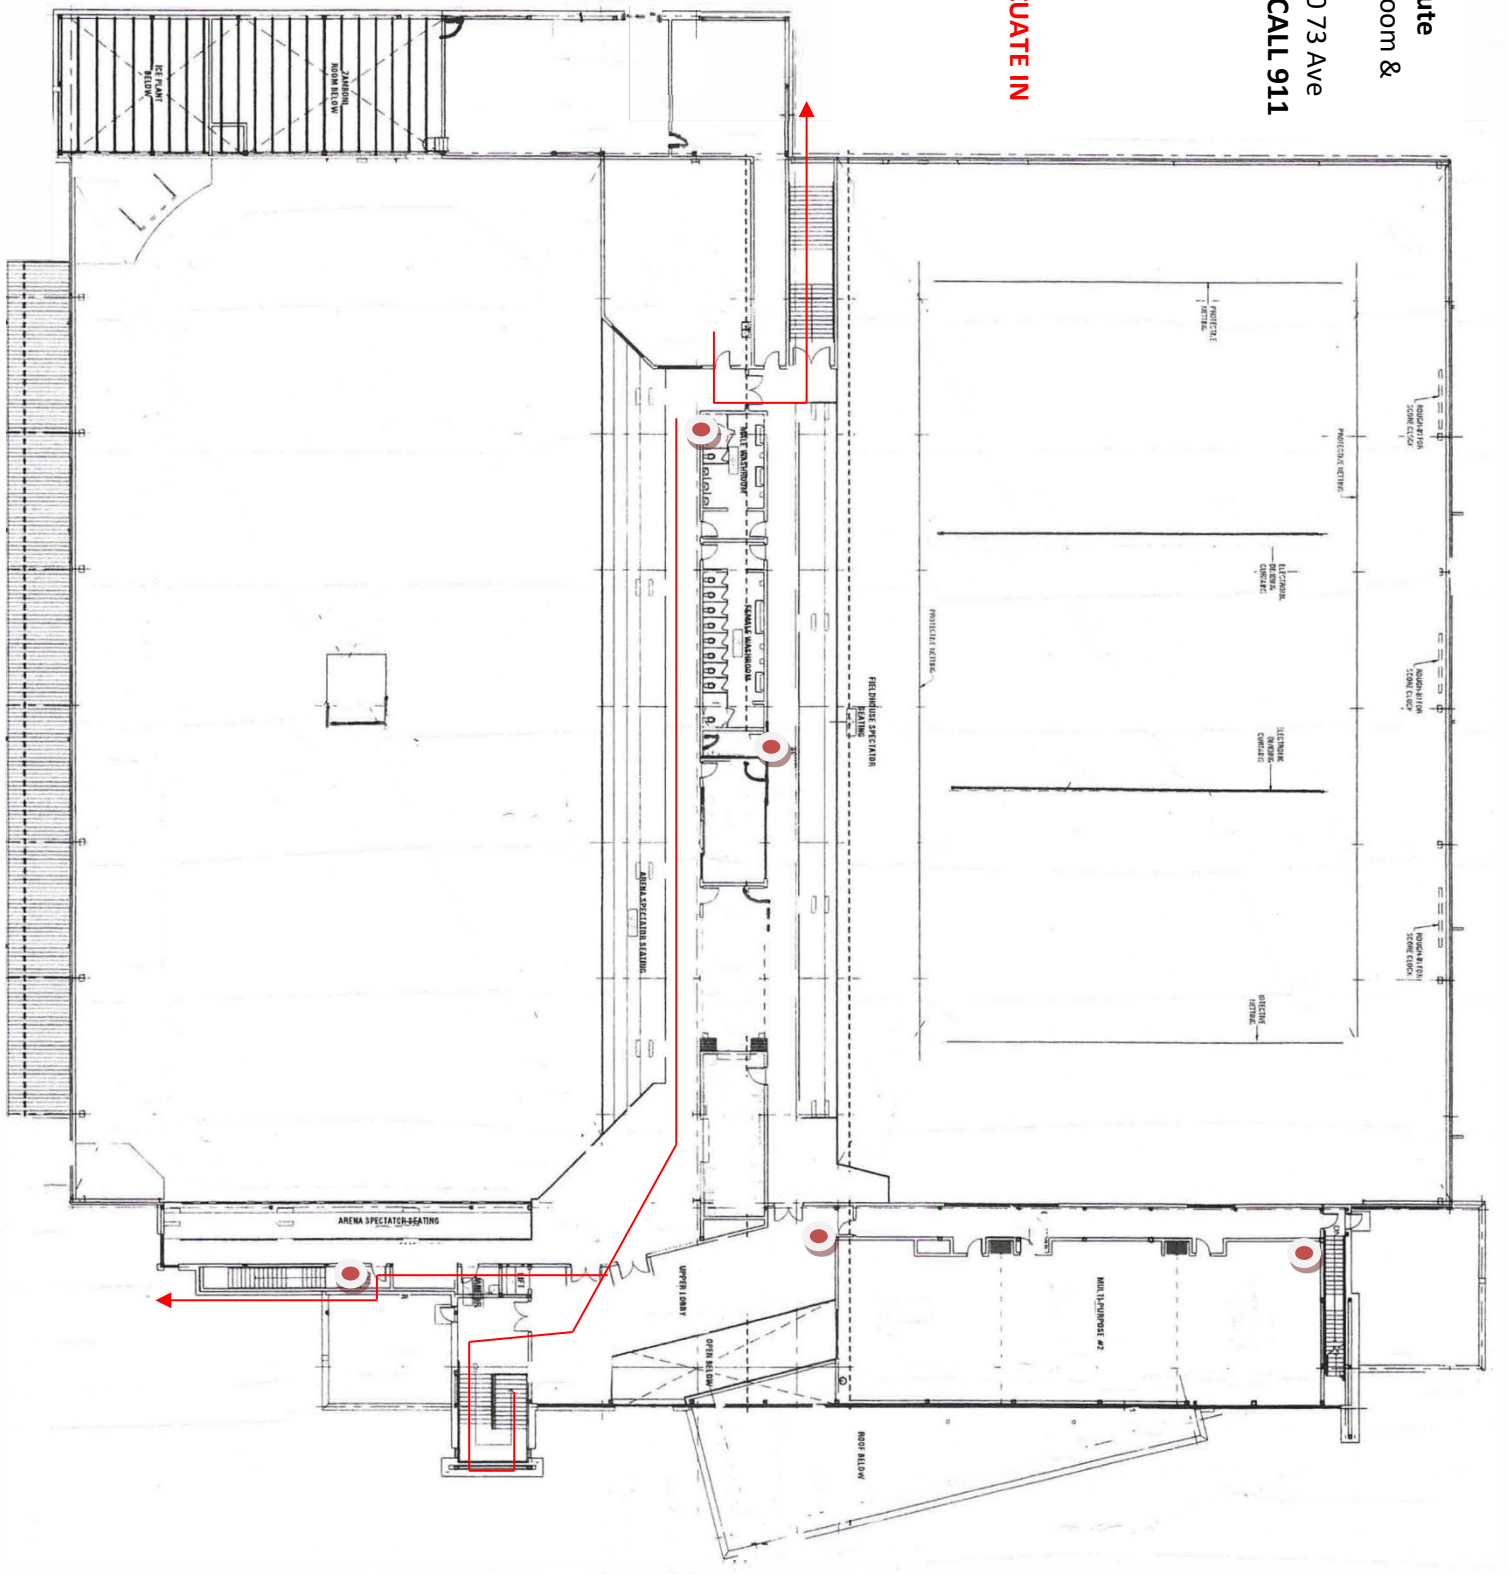

Ground Floor Exit Route
 Dressing Room Area & Lobby
 Baytex Energy Centre 9810 73 Ave
IN CASE OF EMERGENCY CALL 911

- Exit Route ———
 - Fire Extinguisher 
 - AED 
- DO NOT USE LIFT TO EVACUATE IN EMERGENCY**

Ground Level Exit Route:

Arena

Baytex Energy Centre 9810 73 ave

IN CASE OF EMERGENCY CALL 911

- Exit Route ———
- Fire Extinguisher ●
- AED ★

DO NOT USE LIFT TO EVACUATE IN EMERGENCY

Second Level Exit Route
Arena Stands, Meeting Room &
Playground

Baytex Energy Centre 9810 73 Ave
IN CASE OF EMERGENCY CALL 911

- Exit Route ———
- Fire Extinguisher ●
- AED ✦

DO NOT USE LIFT TO EVACUATE IN EMERGENCY

Second Level Exit Route:
 Field House Stands
 Baytex Energy Centre 9810 73 ave
IN CASE OF EMERGENCY CALL 911