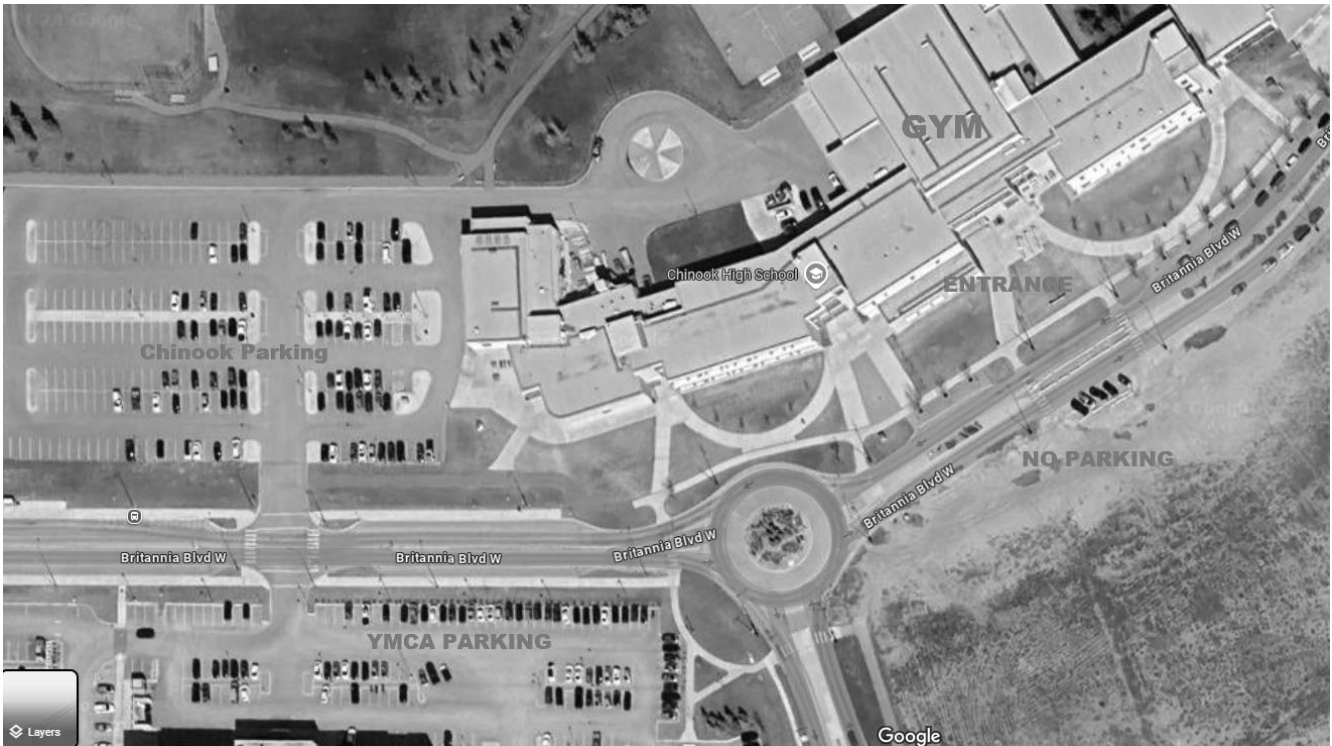

Parking at Facilities

Lethbridge Collegiate Institute 1701 5 Ave S, Lethbridge AB

- Buses can be behind the school in the bus lane (park on right)
- Drop off is on 5th Avenue. Front doors have stain glass and steps.

Chinook High School - 259 Britannia Blvd. W

- DO NOT park on the road way or on the dirt field across from the gym as you potentially will be towed or ticketed as this is a bus thoroughway and it is a tight fit. Both schools have a parking lot on either end as well as a very large lot at the YMCA across the street.

Gilbert Paterson Middle School -2109 12 Ave S. Lethbridge, AB

- Buses can park by field.

Polytechnic 3000 College Drive S. Lethbridge, AB

- BUSES MUST PARK AT SERVUS SPORTS CENTER EAST LOT ONLY.